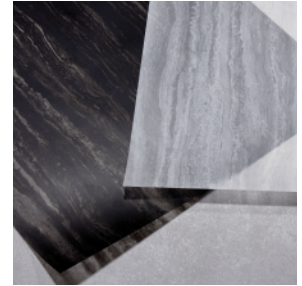

1. Pop - S
Single Gradation
SH2FGPP-S
2. Pop - W
Center Gradation
SH2FGPP-W

FASARA™

Glass Finishes

Introducing 21 New Designs for 2022

Natural Series

“Optically Organic”

Delivering the look and feel of nature to your fingertips, the Natural Series captures the optically organic essence of the outdoors and brings it into your space. From the enhanced textures reflected in our 'Washi' finishes to the essence of stone created by the speciality matte finishes, the new range of FASARA™ Glass Finishes will add a true sense of nature and other unique surfaces to your space while beautifully expressing light and shadow.

Shigure - White
Shigure - Gray
Shigure - Black

Fibril - White

Brushed - White
Brushed - Black

Terrazzo - White
Terrazzo - Black

Travertine - White
Travertine - Black

Gradation Series

“Holistic Harmony”

Our popular Gradation Series works harmoniously with its setting to maximize available light. A space where light is not only welcomed by the use of FASARA™ Glass Finishes, but encouraged, it delivers a true holistic harmony with nature. Ensuring privacy is kept without creating a sense of closure. With a variety of configurations to capture your privacy and design needs, the new range of patterns deliver simple elegance while enhancing space and natural light into your built environment.

Mist - W : Single gradation
Mist - S : Single gradation
Mist - PR : Single gradation

Sand : Center gradation

Pop - W : Single gradation
Pop - S : Center gradation

Oval : Center gradation

Illumina Seamless - W2: Center gradation
Illumina Seamless - S2: Single gradation
Illumina Seamless - PR: Single gradation
Illumina - PR: Single gradation