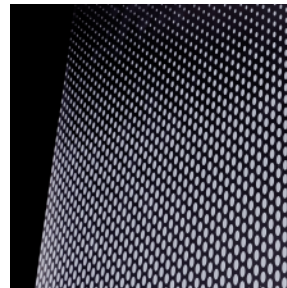

1. Pop - S
Single Gradation
SH2FGPP-S
2. Pop - W
Center Gradation
SH2FGPP-W

FASARA™

Glass Finishes

Introducing 21 New Designs for 2022

Natural Series

“Optically Organic”

Delivering the look and feel of nature to your fingertips, the Natural Series captures the optically organic essence of the outdoors and brings it into your space. From the enhanced textures reflected in our 'Washi' finishes to the essence of stone created by the speciality matte finishes, the new range of FASARA™ Glass Finishes will add a true sense of nature and other unique surfaces to your space while beautifully expressing light and shadow.

Shigure - White
Shigure - Gray
Shigure - Black

Fibril - White

Brushed - White
Brushed - Black

Terrazzo - White
Terrazzo - Black

Travertine - White
Travertine - Black

Gradation Series

“Holistic Harmony”

Our popular Gradation Series works harmoniously with its setting to maximize available light. A space where light is not only welcomed by the use of FASARA™ Glass Finishes, but encouraged, it delivers a true holistic harmony with nature. Ensuring privacy is kept without creating a sense of closure. With a variety of configurations to capture your privacy and design needs, the new range of patterns deliver simple elegance while enhancing space and natural light into your built environment.

Mist - W : Single gradation
Mist - S : Single gradation
Mist - PR : Single gradation

Sand : Center gradation

Pop - W : Single gradation
Pop - S : Center gradation

Oval : Center gradation

Illumina Seamless - W2: Center gradation
Illumina Seamless - S2: Single gradation
Illumina Seamless - PR: Single gradation
Illumina - PR: Single gradation