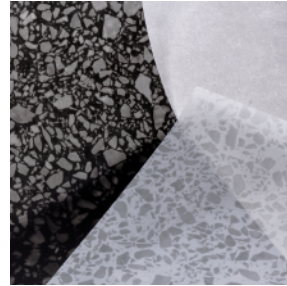

WHAT IS A MASTERPIECE?

New 3M™ FASARA™ Glass Finishes

A masterpiece is a person's greatest work. An artist expresses their imagination with originality, changing the way themselves and others view their art. Making a spectacle of form and function, escaping normality.

1. Pop - S
Single Gradation
SH2FGPP-S
2. Pop - W
Center Gradation
SH2FGPP-W

FASARA™

Glass Finishes

Introducing 21 New Designs for 2022

Natural Series

“Optically Organic”

Delivering the look and feel of nature to your fingertips, the Natural Series captures the optically organic essence of the outdoors and brings it into your space. From the enhanced textures reflected in our 'Washi' finishes to the essence of stone created by the speciality matte finishes, the new range of FASARA™ Glass Finishes will add a true sense of nature and other unique surfaces to your space while beautifully expressing light and shadow.

Shigure - White
Shigure - Gray
Shigure - Black

Fibril - White

Brushed - White
Brushed - Black

Terrazzo - White
Terrazzo - Black

Travertine - White
Travertine - Black

Gradation Series

“Holistic Harmony”

Our popular Gradation Series works harmoniously with its setting to maximize available light. A space where light is not only welcomed by the use of FASARA™ Glass Finishes, but encouraged, it delivers a true holistic harmony with nature. Ensuring privacy is kept without creating a sense of closure. With a variety of configurations to capture your privacy and design needs, the new range of patterns deliver simple elegance while enhancing space and natural light into your built environment.

Mist - W : Single gradation
Mist - S : Single gradation
Mist - PR : Single gradation

Sand : Center gradation

Pop - W : Single gradation
Pop - S : Center gradation

Oval : Center gradation

Illumina Seamless - W2: Center gradation
Illumina Seamless - S2: Single gradation
Illumina Seamless - PR: Single gradation
Illumina - PR: Single gradation