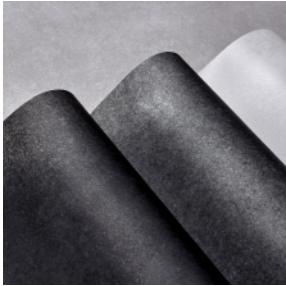

1. Pop - S
Single Gradation
SH2FGPP-S
2. Pop - W
Center Gradation
SH2FGPP-W

FASARA™

Glass Finishes

Introducing 21 New Designs for 2022

Natural Series

“Optically Organic”

Delivering the look and feel of nature to your fingertips, the Natural Series captures the optically organic essence of the outdoors and brings it into your space. From the enhanced textures reflected in our 'Washi' finishes to the essence of stone created by the speciality matte finishes, the new range of FASARA™ Glass Finishes will add a true sense of nature and other unique surfaces to your space while beautifully expressing light and shadow.

Shigure - White
Shigure - Gray
Shigure - Black

Fibril - White

Brushed - White
Brushed - Black

Terrazzo - White
Terrazzo - Black

Travertine - White
Travertine - Black

Gradation Series

“Holistic Harmony”

Our popular Gradation Series works harmoniously with its setting to maximize available light. A space where light is not only welcomed by the use of FASARA™ Glass Finishes, but encouraged, it delivers a true holistic harmony with nature. Ensuring privacy is kept without creating a sense of closure. With a variety of configurations to capture your privacy and design needs, the new range of patterns deliver simple elegance while enhancing space and natural light into your built environment.

Mist - W : Single gradation
Mist - S : Single gradation
Mist - PR : Single gradation

Sand : Center gradation

Pop - W : Single gradation
Pop - S : Center gradation

Oval : Center gradation

Illumina Seamless - W2: Center gradation
Illumina Seamless - S2: Single gradation
Illumina Seamless - PR: Single gradation
Illumina - PR: Single gradation